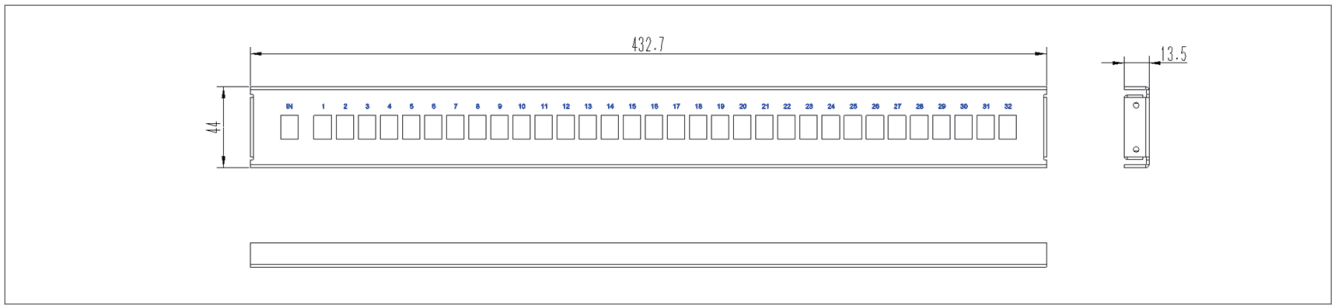

Specifications

Rack Unit	1U	Adapter Panel Material	Cold-rolled Sheet
Material (Body)	Cold-rolled Sheet or Aluminium	Material (Front Cabling Rack)	Cold-rolled Sheet
Installation	Rack-mount	Surface	Black Powder Coat Finish
Dimension (HWD) ^①	44*483*200 (mm)	Weight	3.5Kg (Cold-rolled Sheet)
			1.5Kg (Aluminum)

① Depth reaches up to 315mm when front cabling rack is mounted.

Ordering Information

Part Number	Description
PSP-E1U	PSP, PLC Splitter Enclosure, 19" 1U, Adapter Panel, Black, Without Adapters
AC0-R01GG	Fiber Management Cabling Rack (Front), 19" , Cold-rolled Sheet