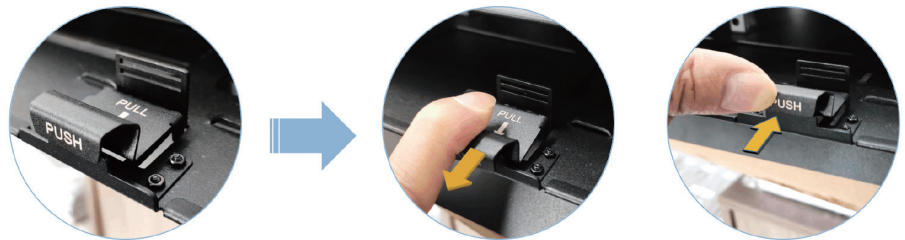

UltraY HD 19'' 1U Enclosure

4 x Metal Module Cassette or 4 x Metal Adapter Panel, Sliding Type

Description

The T&S UltraY 1U Rack Mount Fiber Enclosure (Enclosed Sliding Type) is designed to hold up to four Ultra family MTP® module cassettes or fiber adapter panels, offering a flexible solution for various fiber optic patching and termination needs. The sliding tray allows easy front access to fiber connections, making it ideal for backbone cabling, distribution, and cross-connect applications.

Paired with MDC-MPO module cassettes or adapter panels from the T&S Ultra family, the enclosure supports up to 256 fibers in a 1U space. Various front adapter port types are available—refer to the charts below for details.

Features

- Durable cold-rolled sheet construction
- Smooth and stable sliding rails
- Textured black powder coat Finish
- Universal 19" rack compatibility
- Removable top cover

Description

Rack Unit	Loading Capacity	Installation	Material
1U	Four Cassettes/ Adpter Panels	Rack-mount	Cold-rolled Sheet
Standard	Dimension(mm)	Weight(Kg)	Family/Series
RoHS/REACH	444x44x435	5.6	Ultra/Y

Lock-unlock Mechanism

Press and pull to unlock

Push back to lock

1U Configuration (Adapter Panel)

1U Solution	48F	48F	96F	144F	192F	256F
						
Adapter Port	12F SC (duplex)	12F LC (duplex)	24F LC (duplex)	36F LC (duplex)	48F MDC (Triple)	64F MDC (Quad)
Adapter Color	Blue/Green/ Aqua/Magenta	Blue/Green/ Aqua/Magenta	Blue/Green/ Aqua/Magenta	Blue/Green/ Aqua/Magenta	Blue/Green/ Aqua/Heather Violet	Blue/Green/ Aqua/Heather Violet